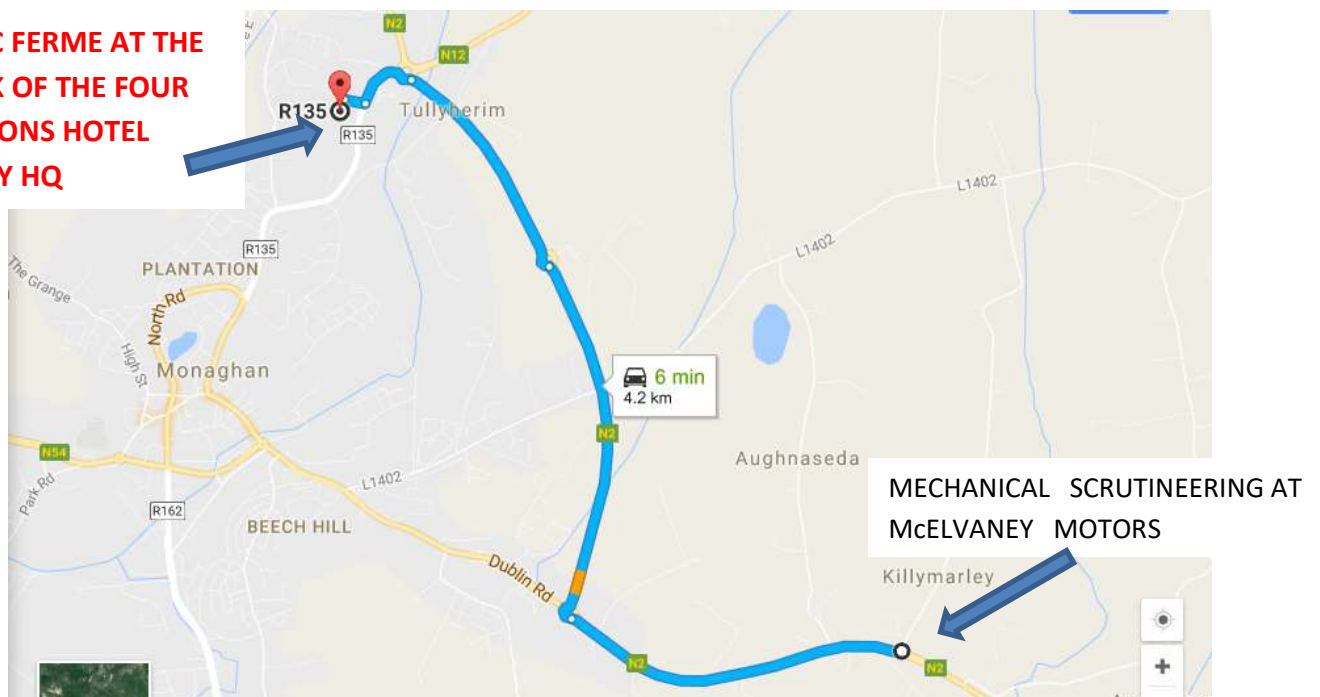

MONAGHAN STAGES RALLY 2017

TYRE TRUCKS & HELMET HIRE AT JOHN BOGUE FORD GARAGE
MECHANICAL SCRUTINEERING AT McELVANEY MOTORS

ROUTE BACK TO PARC FERME

Follow N2 to R135 in Monaghan 7 mins (3.8 km)

Turn right at the 1st cross street onto N2 1.4 km

At the roundabout, take the 2nd exit and stay on N2 1.5 km

At Annahagh Roundabout, take the 1st exit and stay on N2 950 m

Continue on R135 to your destination 2 min (400 m)

At Coolshannagh Roundabout, take the 1st exit onto R135 260 m

Turn right 80 m

Turn left 46 m

Turn right 12 m

**PARC FERME AT THE
BACK OF THE FOUR
SEASONS HOTEL
RALLY HQ**

NO TRAILERS OR TRUCKS IN THE FOUR SEASONS HOTEL CAR PARKS

PARC FERME AT THE BACK OF THE FOUR SEASONS HOTEL RALLY HQ