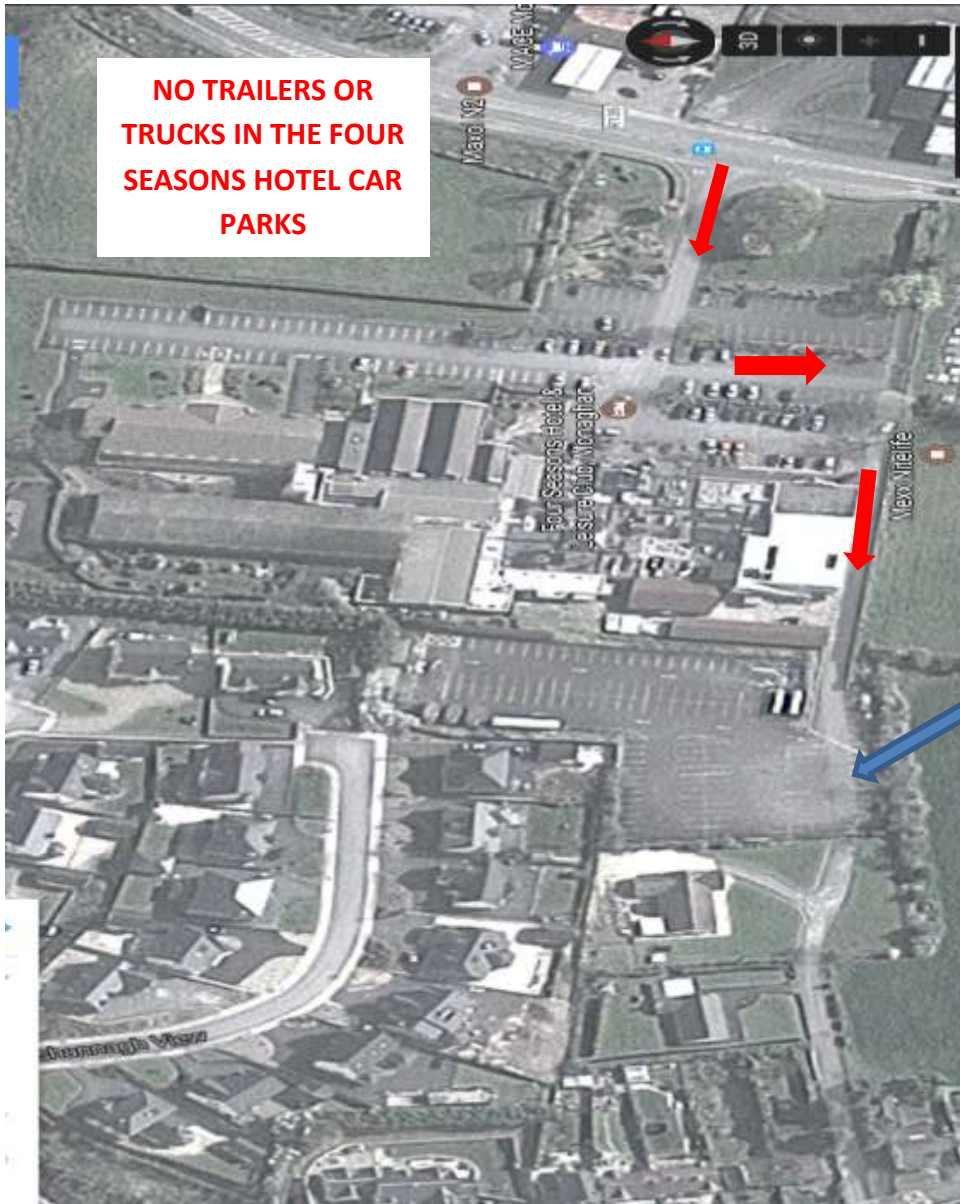

MONAGHAN STAGES RALLY 2017

TYRE TRUCKS & HELMET HIRE AT JOHN BOGUE FORD GARAGE
MECHANICAL SCRUTINEERING AT McELVANEY MOTORS

ROUTE BACK TO PARC FERME

Follow N2 to R135 in Monaghan 7 mins (3.8 km)

Turn right at the 1st cross street onto N2 1.4 km

At the roundabout, take the 2nd exit and stay on N2 1.5 km

At Annahagh Roundabout, take the 1st exit and stay on N2 950 m

Continue on R135 to your destination 2 min (400 m)

At Coolshannagh Roundabout, take the 1st exit onto R135 260 m

Turn right 80 m

Turn left 46 m

Turn right 12 m

**PARC FERME AT THE
BACK OF THE FOUR
SEASONS HOTEL
RALLY HQ**

NO TRAILERS OR TRUCKS IN THE FOUR SEASONS HOTEL CAR PARKS

PARC FERME AT THE BACK OF THE FOUR SEASONS HOTEL RALLY HQ